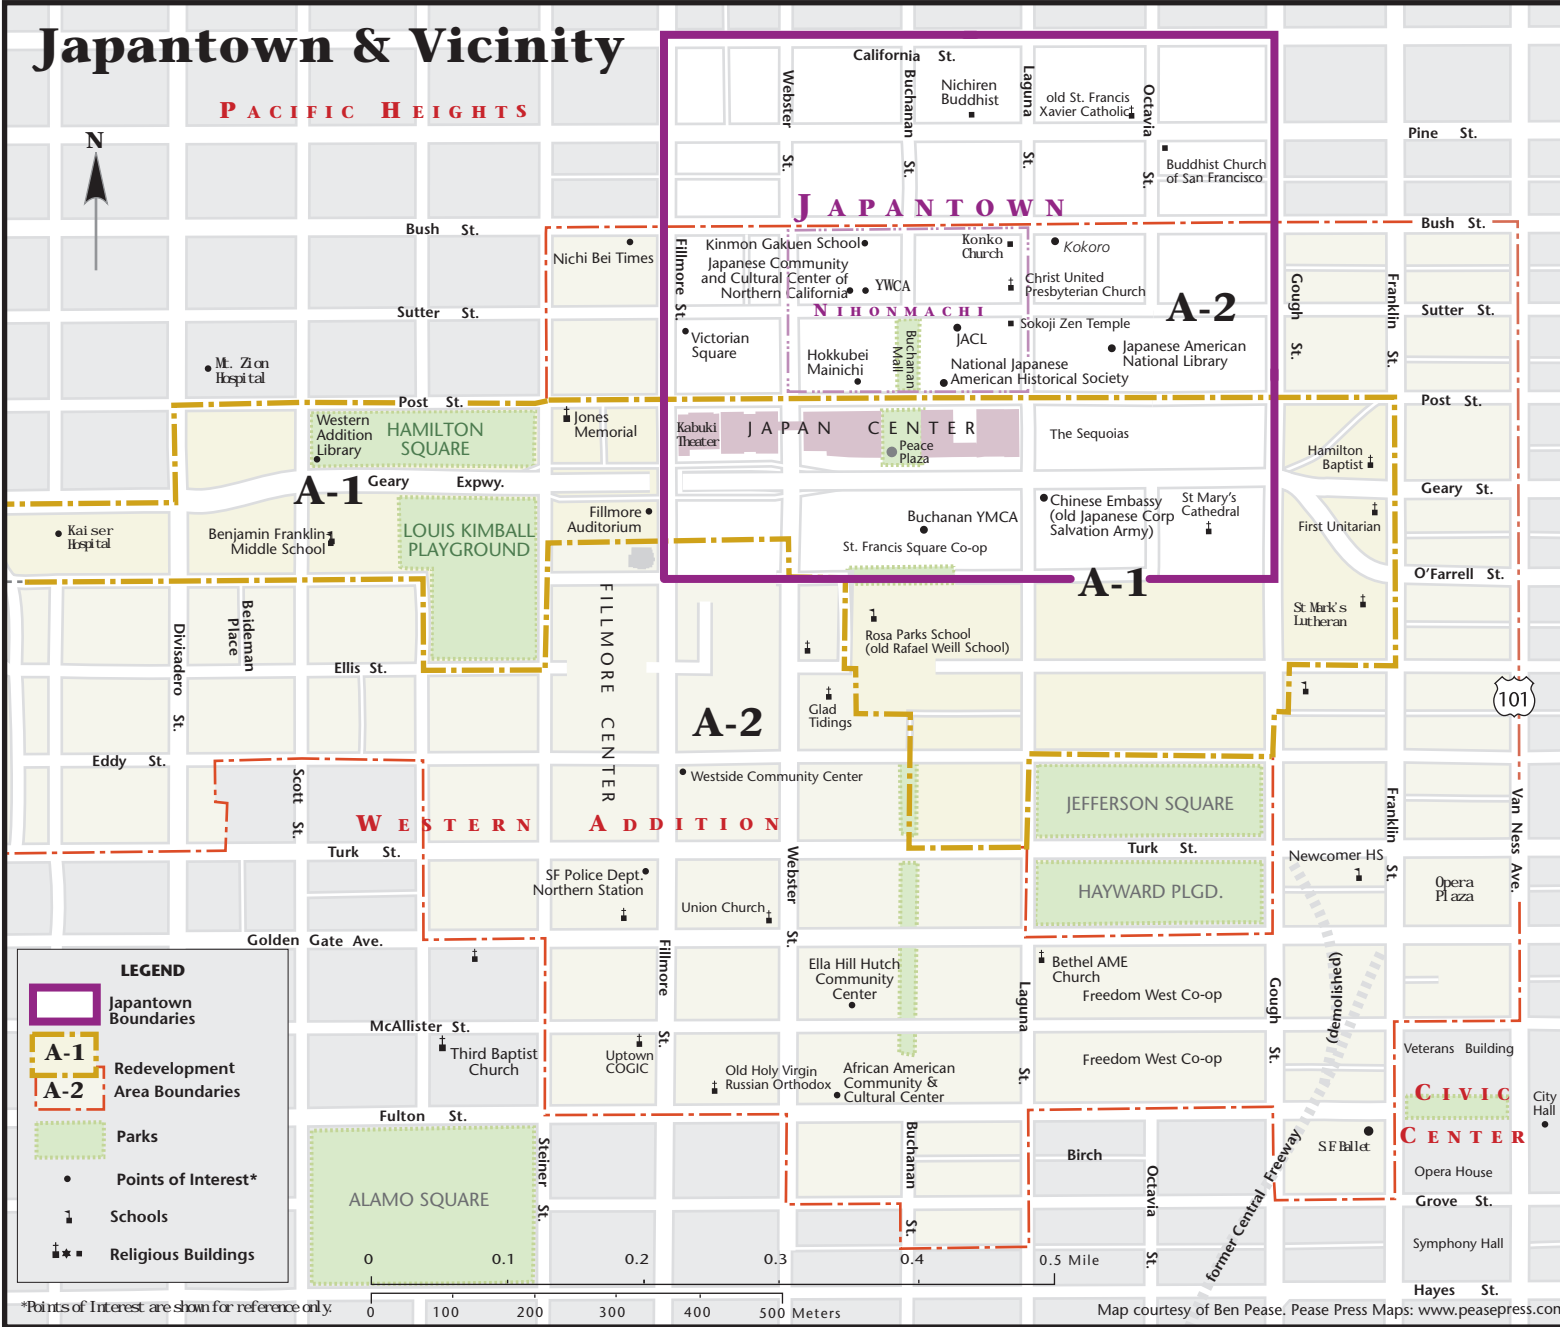

Japantown & Vicinity

PACIFIC HEIGHTS

LEGEND

- Japantown Boundaries
- A-1
- A-2
- Parks
- Points of Interest*
- Schools
- Religious Buildings

*Points of Interest are shown for reference only.

0 100 200 300 400 500 Meters

0 0.1 0.2 0.3 0.4 0.5 Mile
Map courtesy of Ben Pease, Pease Press Maps: www.peasepress.com